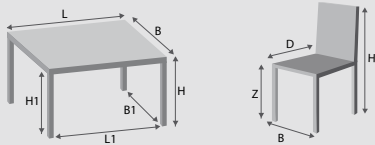

Costa 22 H74

Elmer

Elmer Bar H67/H80

h Elmer/54.27008

h Elmer Bar H67/54.27008

h Costa 22/54.220.100.81150.H74